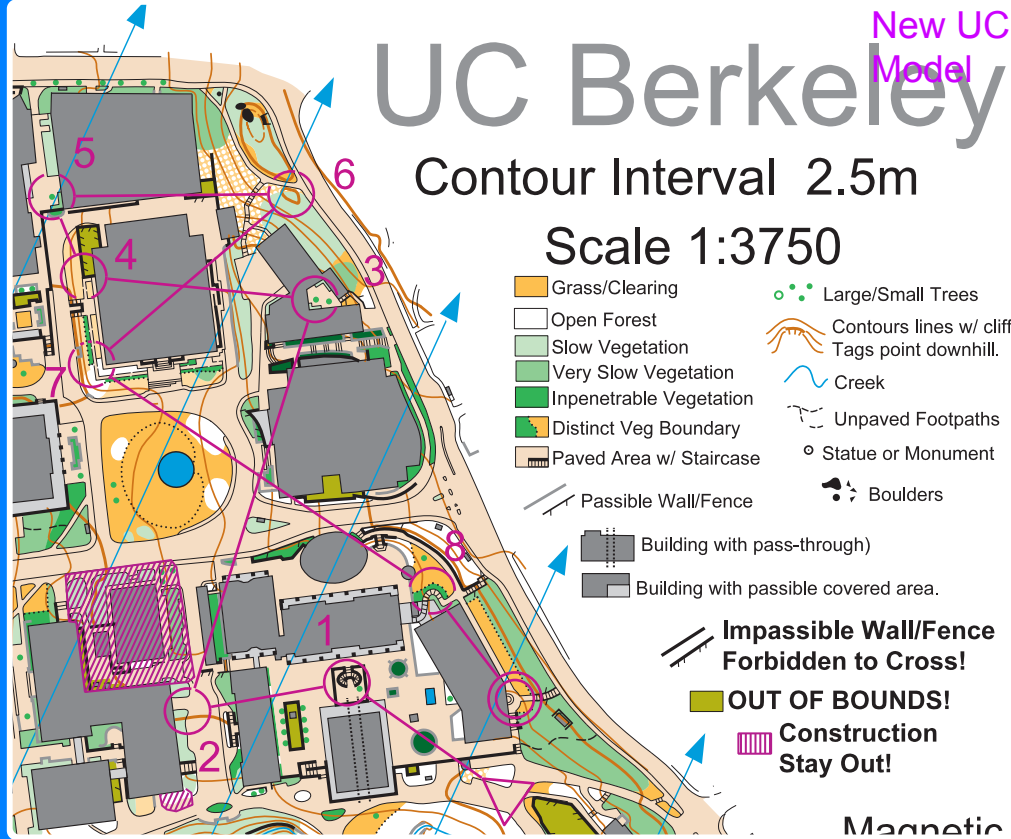

New UC Berkeley 2013
Model

UC Berkeley

Contour Interval 2.5m

Scale 1:3750

- Grass/Clearing
- Open Forest
- Slow Vegetation
- Very Slow Vegetation
- Impenetrable Vegetation
- Distinct Veg Boundary
- Paved Area w/ Staircase
- Large/Small Trees
- Contours lines w/ cliff
Tags point downhill.
- Creek
- Unpaved Footpaths
- Statue or Monument
- Boulders
- Passible Wall/Fence
- Building with pass-through)
- Building with passible covered area.

**Impassible Wall/Fence
Forbidden to Cross!**

OUT OF BOUNDS!

**Construction
Stay Out!**

New UC Berkeley 2013				
Model	1.1 km			
1	100			
2	101			
3	102			
4	103			
5	104			
6	105			
7	106			
8	107			
			70 m	

www.condes.net 8.2.15 Bay Area Orienteering Club
UC Berkeley 2013

Magnetic